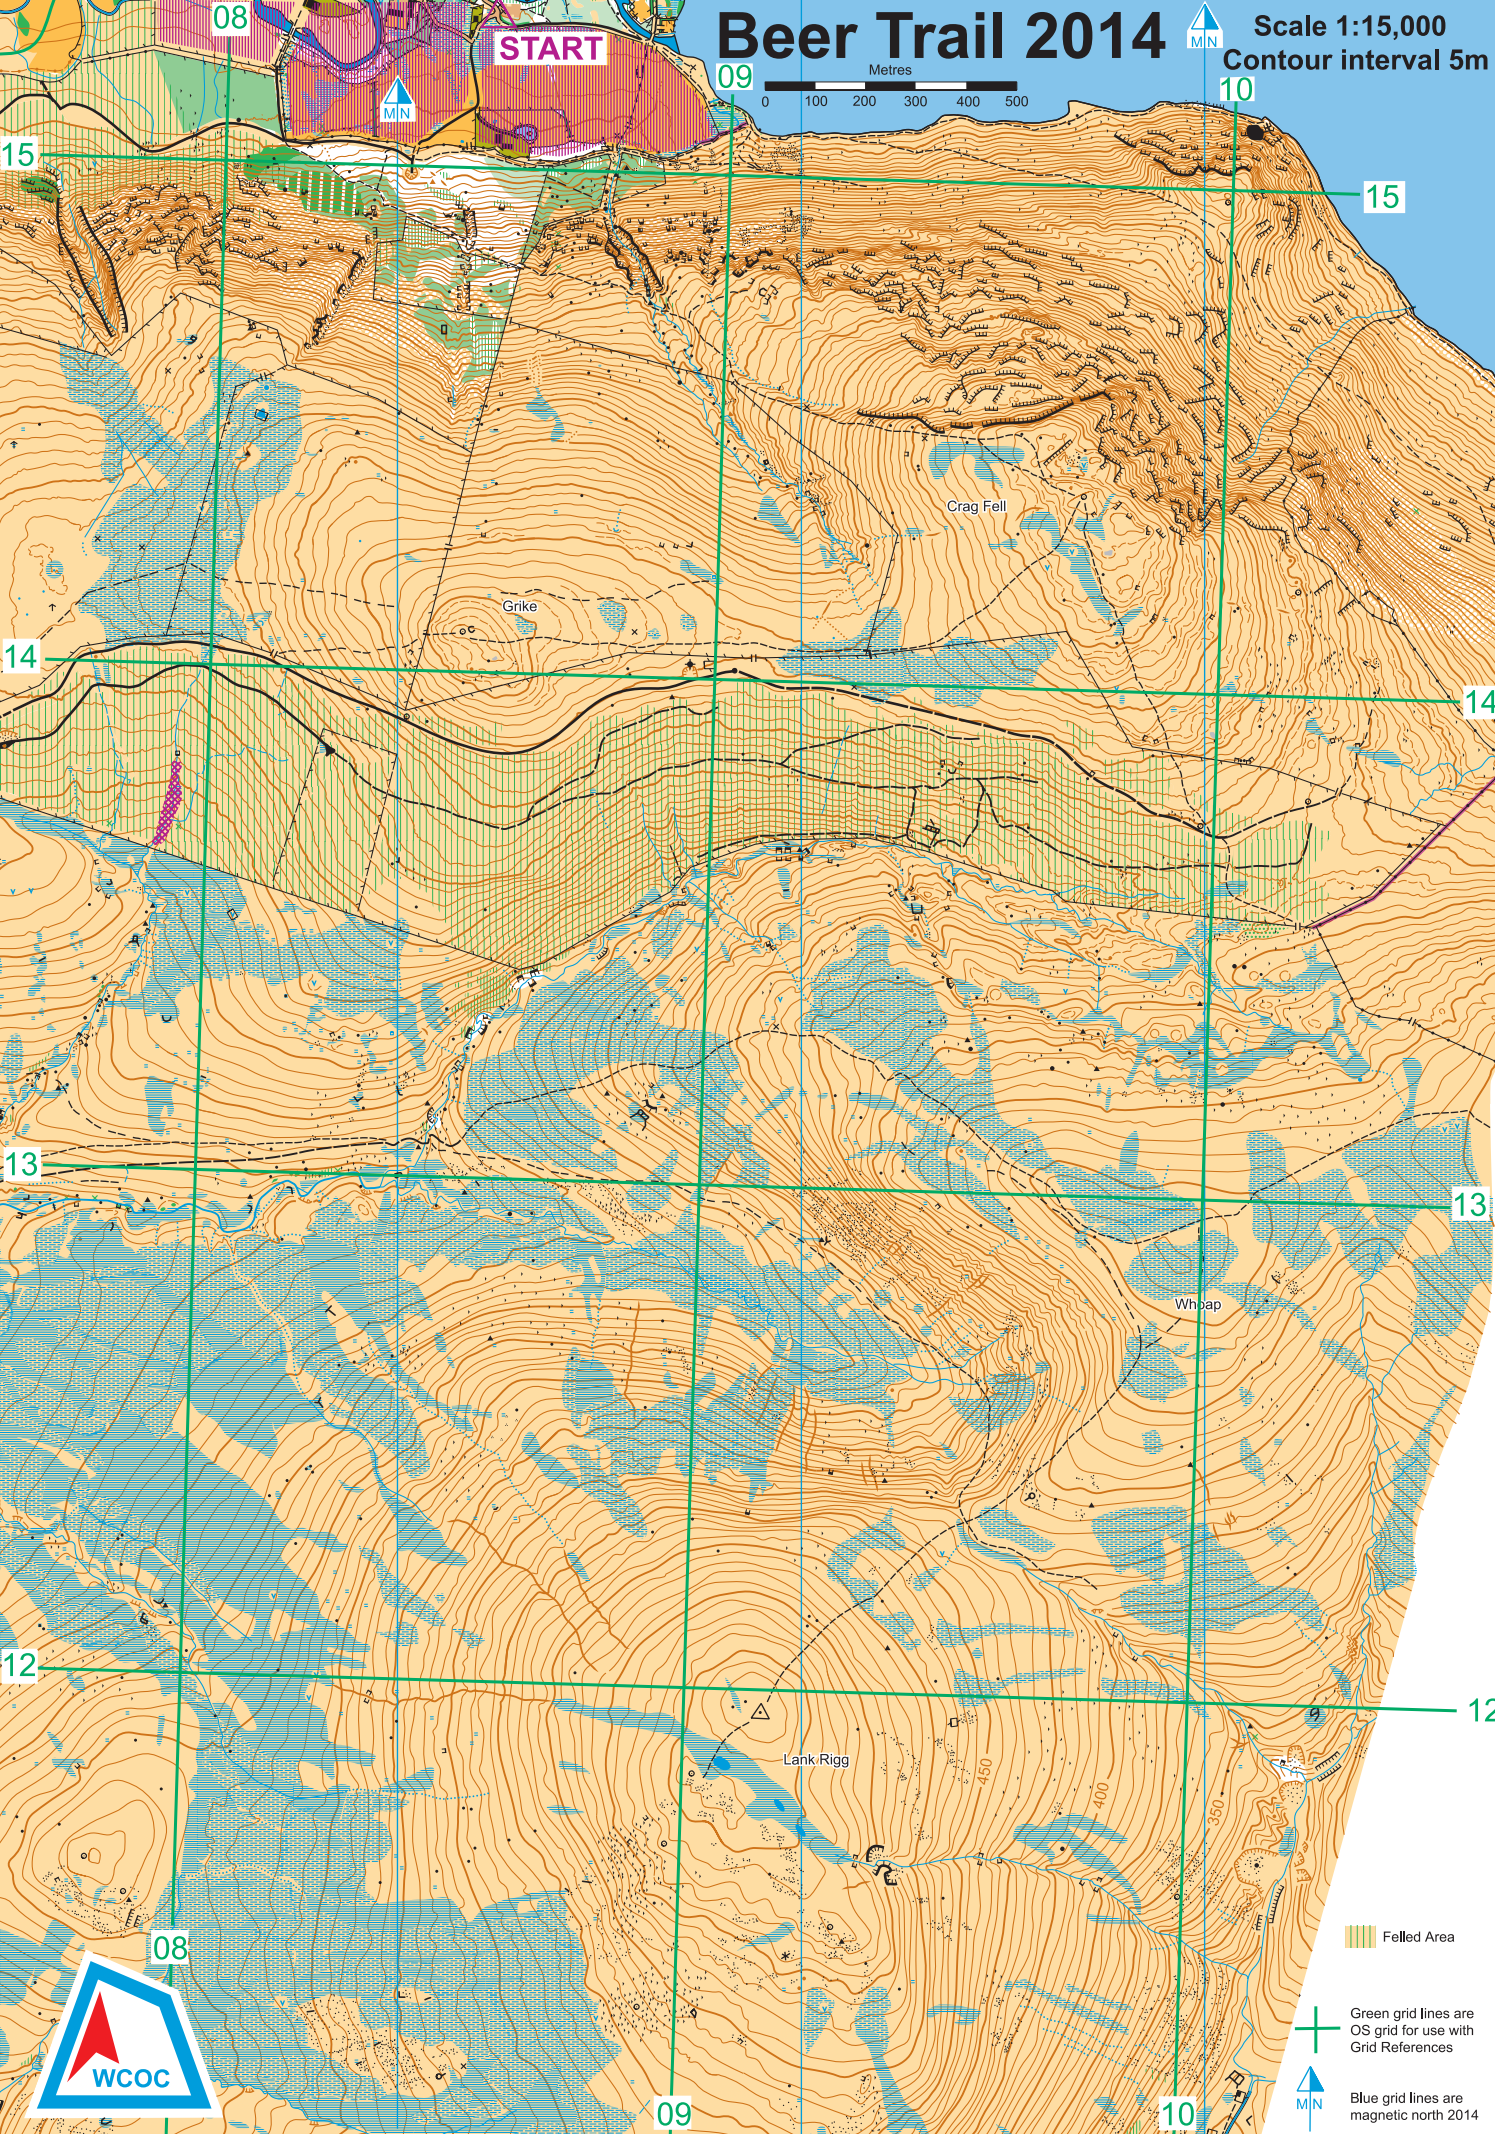

# Beer Trail 2014

Scale 1:15,000  
Contour interval 5m

START

08  
15  
14  
13  
12  
08  
09

09  
10  
15  
14  
13  
12  
10

Felled Area

Green grid lines are OS grid for use with Grid References

Blue grid lines are magnetic north 2014